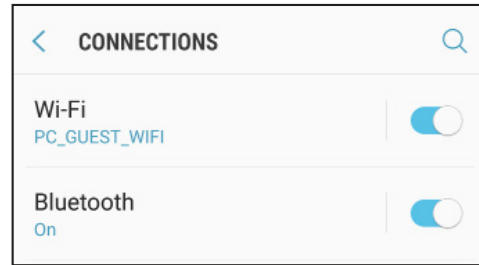

Complimentary WiFi

There is complimentary WiFi available at Providence Transitional Care Centre. Due to the security requirements of our organization, you must login to access the WiFi.

Select 'PC_GUEST_WIFI' in your network settings.

Example 1: iPhone

Example 2: Android

Open your device's web browser (Safari, Chrome, Google etc.) to see the login page. You will be prompted to **Register for an Account** or **Log In with Facebook**. (Type 1.1.1.1 or a.a.a.a. into your web browser if the login page does not appear.)